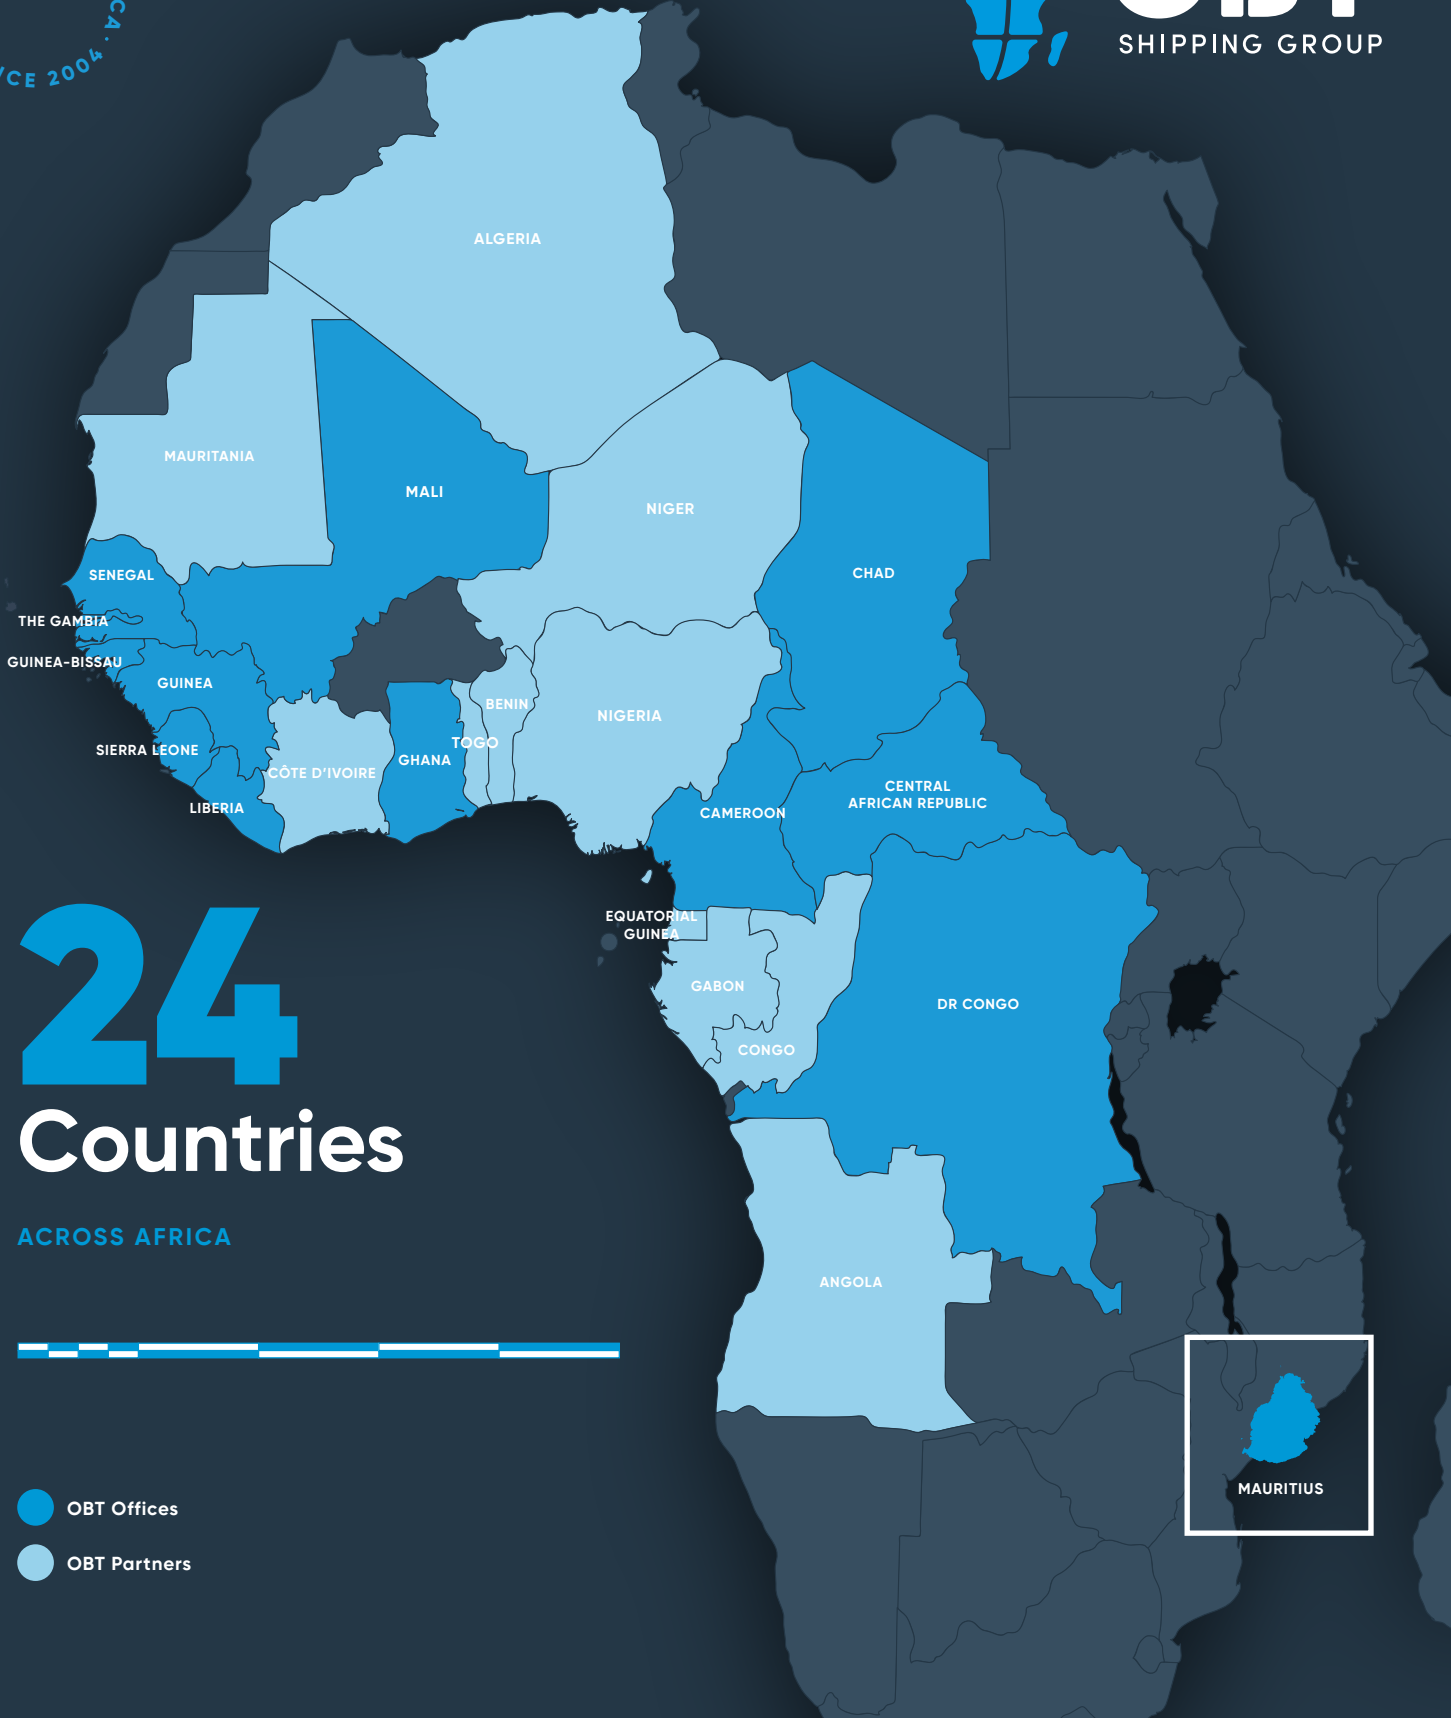

YOUR PARTNER IN AFRICA.
SINCE 2004.

OBT
SHIPPING GROUP

24 Countries

ACROSS AFRICA

- OBT Offices
- OBT Partners

OBT Shipping Group DMCC
Saba 1 Tower, Office 2702
Cluster E, Jumeirah Lakes Towers
Dubai, United Arab Emirates